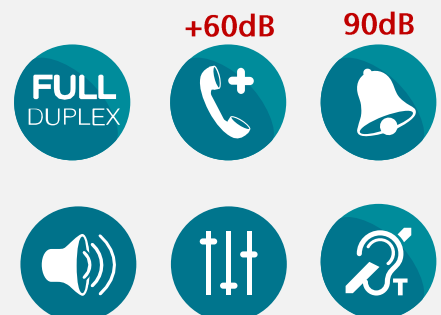

PowerTel 196 – Full Duplex

Big-button corded phone with premium sound quality even at high amplification

- **Full Duplex phone:** simultaneous 2-way conversation in handsfree mode and on the handset, with echo cancellation to avoid acoustic feedback
- **High quality sound** even at high amplification
- **Extra loud handset volume (+60dB)** and **ringers (90dB)**
- **Large backlit handsfree key**
- **Equalizer** to choose the sound profile that suits you best
- **2 direct memory keys**
- **200 name-and-number directory**
- **Hearing aid compatible**

PowerTel 196

Display

- Alphanumerical dot-matrix display (128x64 pixels) with white backlit : 2 lines + 1-line contextual information
- Display with 5 adjustable contrasts
- Date and time displayed in standby mode
- Call duration displayed during the conversation

Audio

- **Full Duplex phone:** simultaneous 2-way conversation with echo cancellation to avoid acoustic feedback
- Full duplex in handsfree mode and on the handset
- High quality acoustic chamber to provide premium sound quality
- **Extra loud audio-boost handset key (+60dB)**
- **Extra loud ringers (90dB)**
- 5-level handsfree volume control with + and – dedicated keys
- 8-level earpiece volume with + and – control keys
- 20 polyphonic ringtones
- Ringer volume control: High / Low / Off (in this case, ringer indicator is blinking)
- **Equalizer** to choose the sound profile that suits you best (High / Medium / Low)
- Key tone on / off
- Hearing aid compatible

Technical specifications

- Selectable dialing mode: tone and pulse
- FSK protocol
- Removable cords : phone connection / mains power
- Wall mountable
- Flashing duration: Long / Medium / Short (600ms, 270ms, 100ms)
- Flash R key
- Power supply 6,0 V (incl.)
- Base dimensions: (L x W x H): 195 x 220 x 108 mm
- Battery not needed